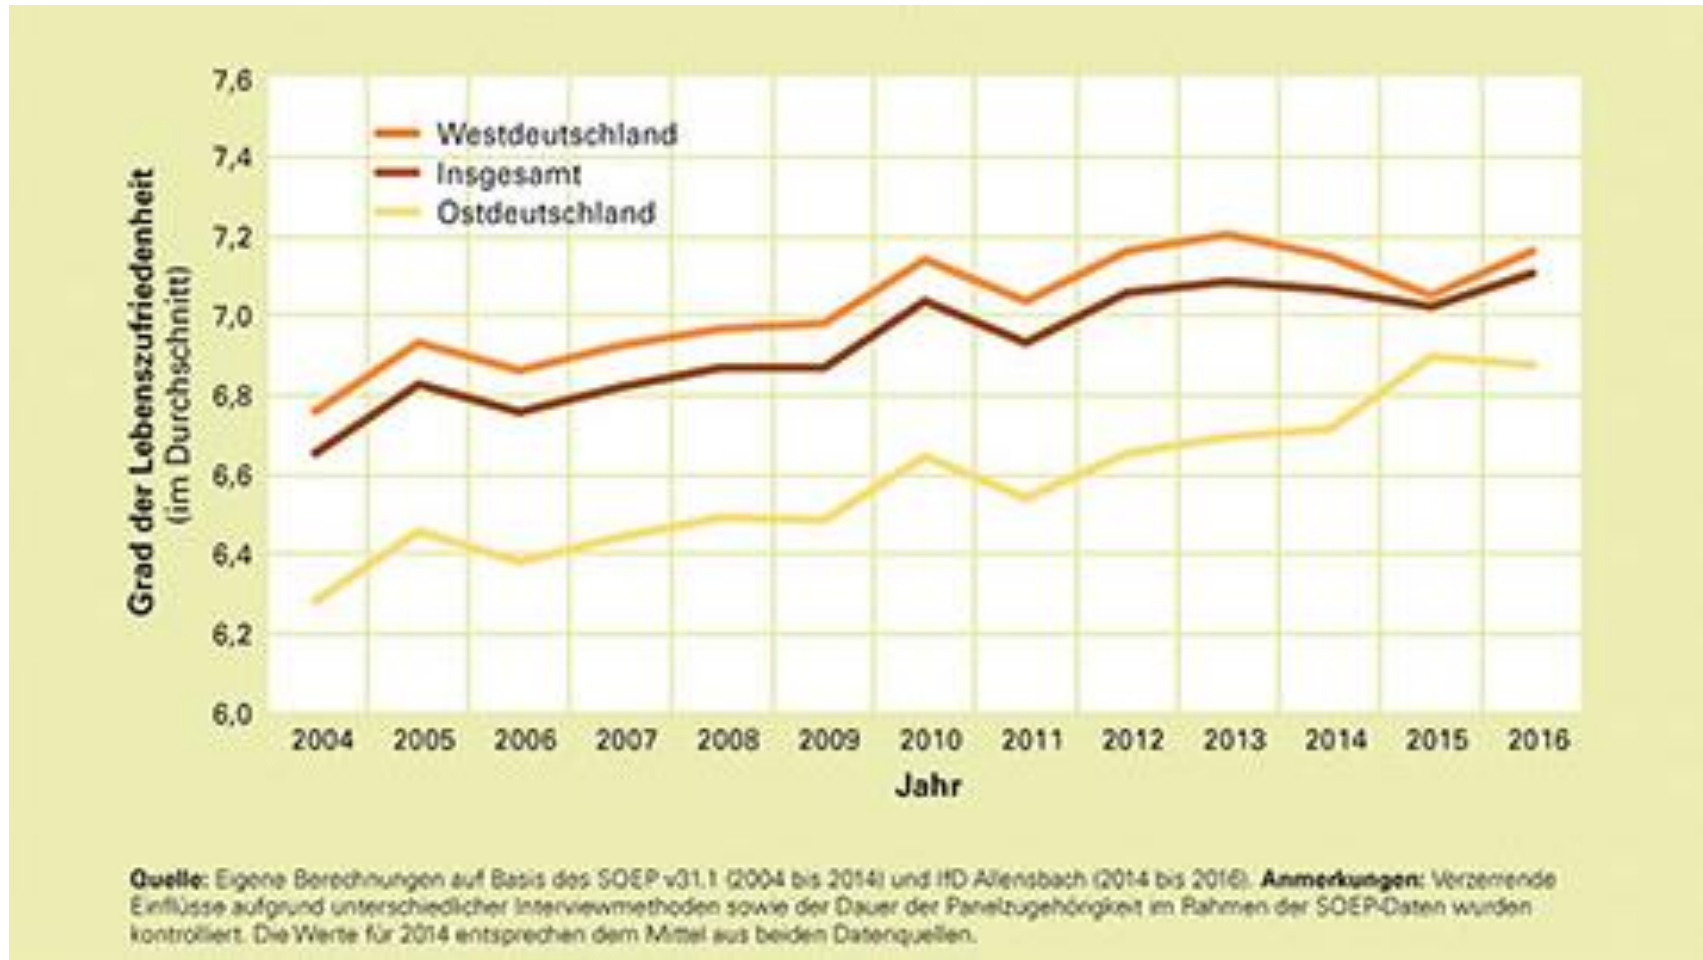

Life Satisfaction since 2004