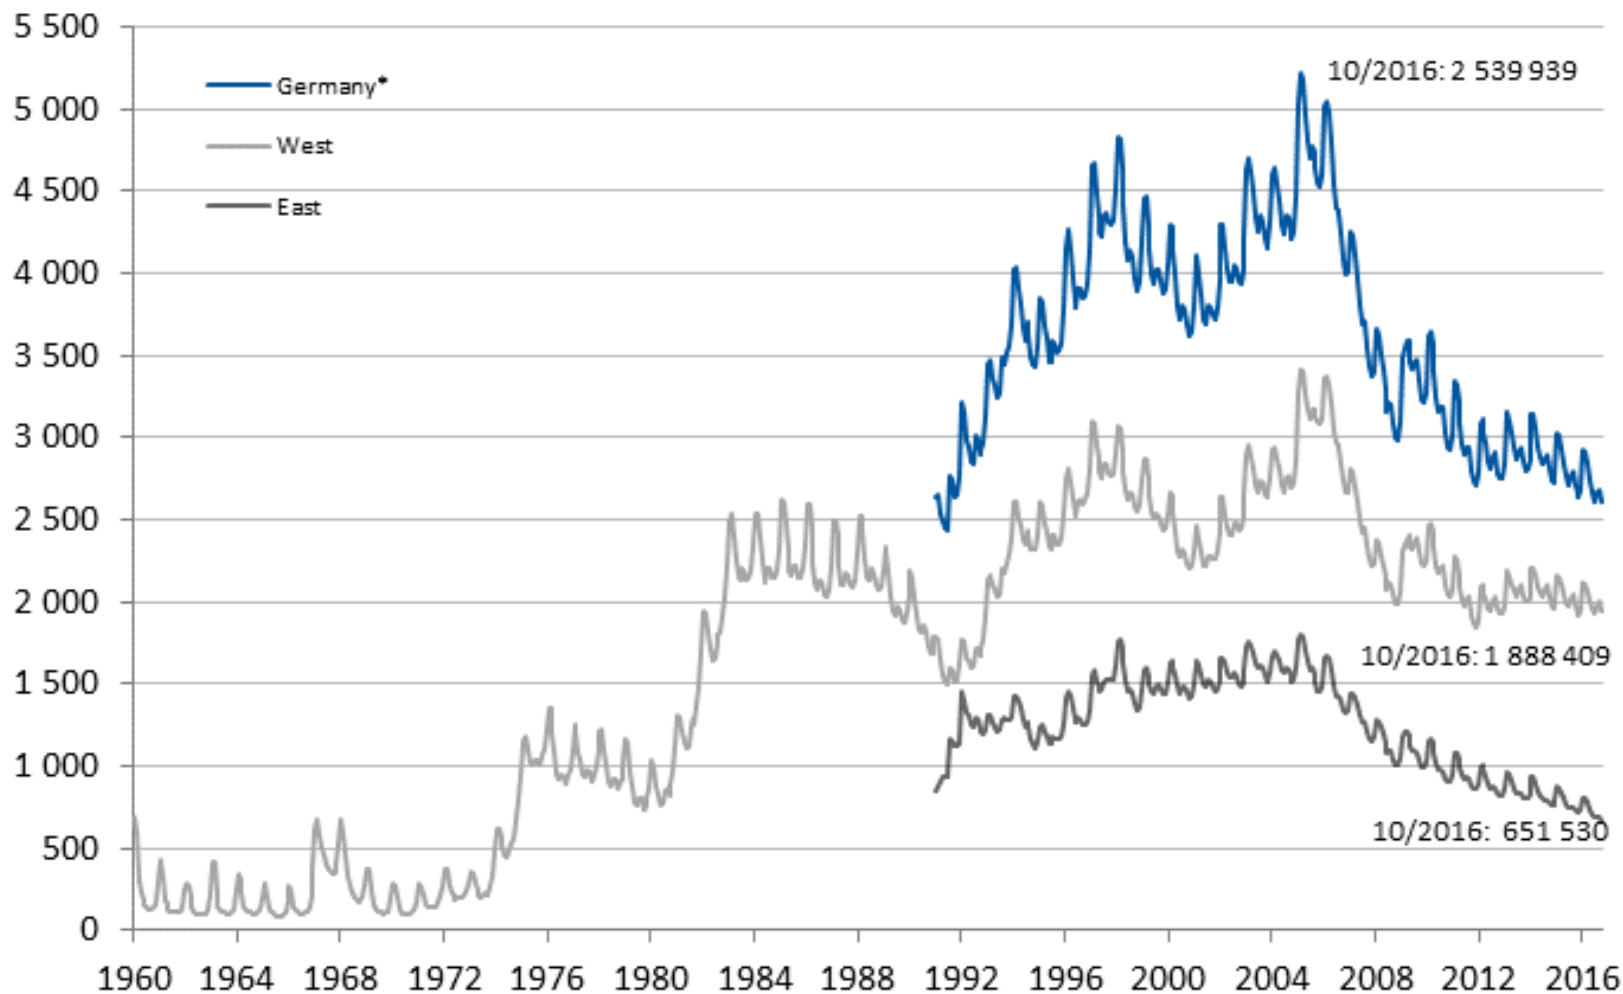

Unemployment in Germany since 1960

Sources: Federal Statistical Office, Federal Employment Agency.